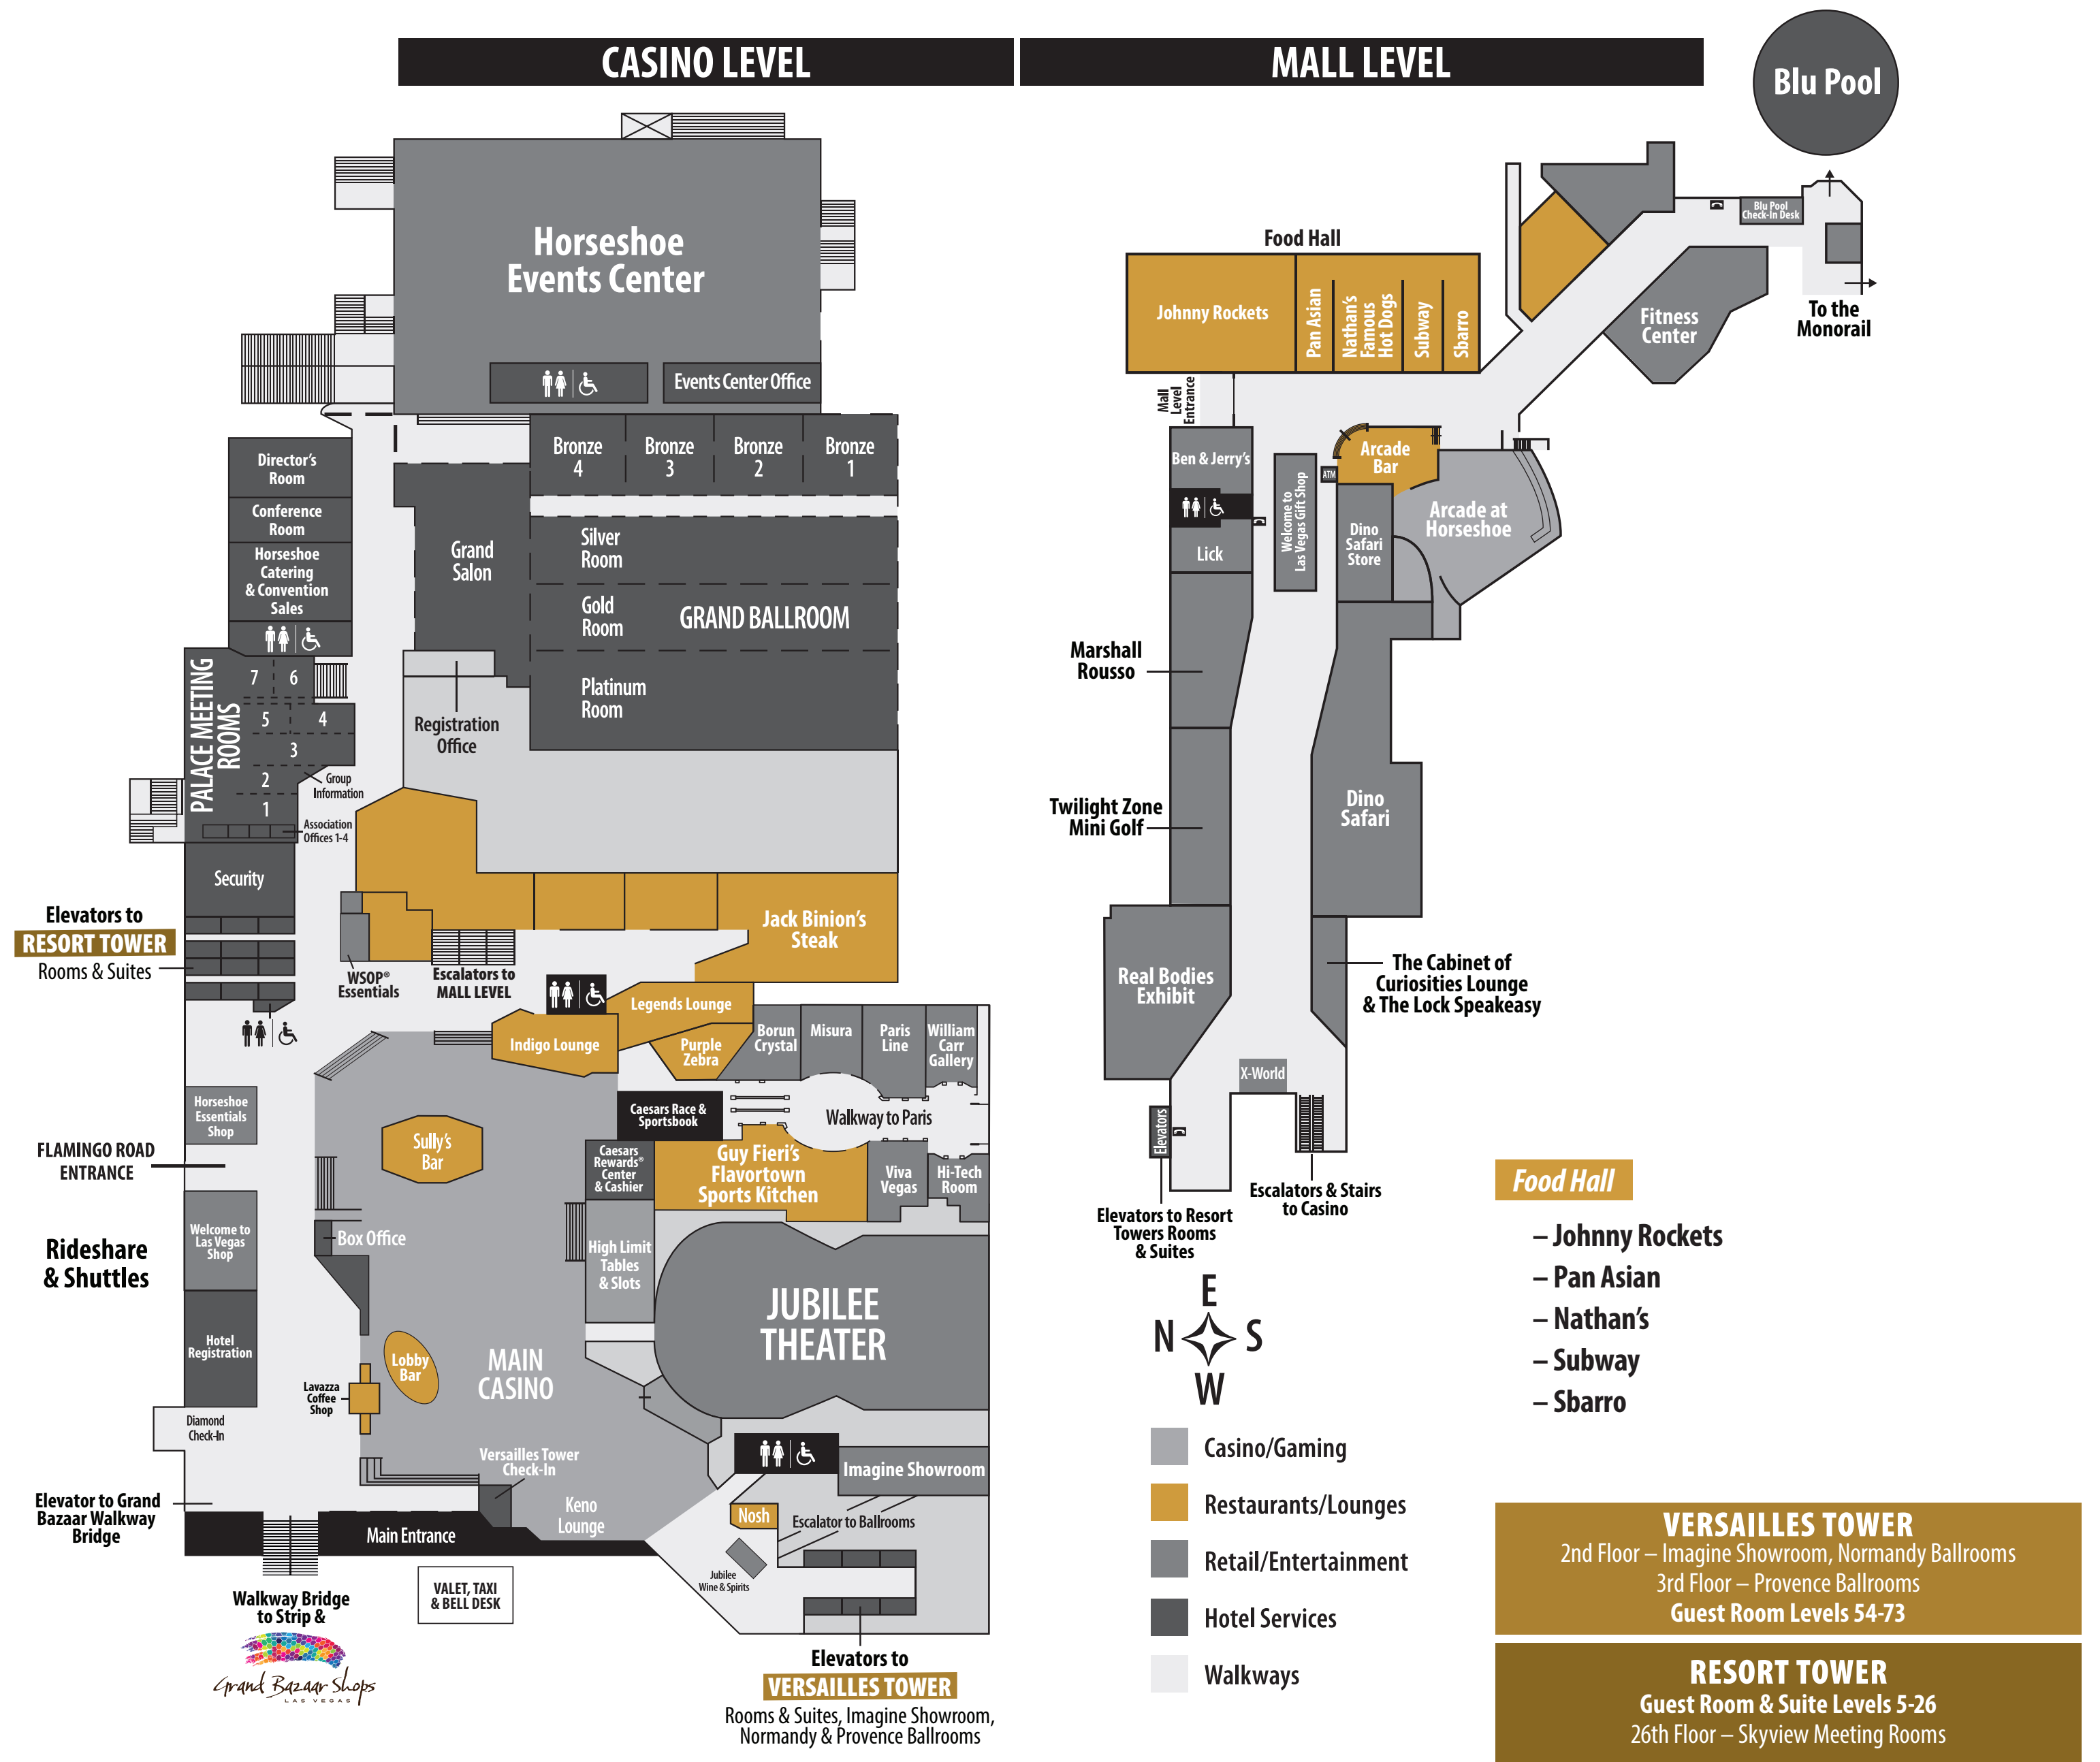

# HORSESHOE<sup>®</sup> LAS VEGAS

To the Monorail

**Food Hall**

- Johnny Rockets
- Pan Asian
- Nathan's
- Subway
- Sbarro

- Casino/Gaming
- Restaurants/Lounges
- Retail/Entertainment
- Hotel Services
- Walkways

VALET, TAXI & BELL DESK

**Elevators to VERSAILLES TOWER**  
Rooms & Suites, Imagine Showroom, Normandy & Provence Ballrooms